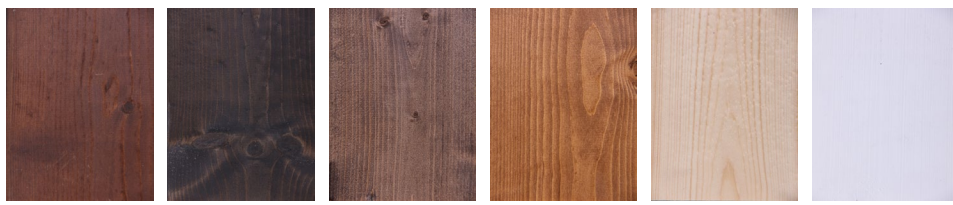

REALSOFFIT™

By Woodtone

Texas Honey Brown | 1x6

Material: Hand Selected, Appearance Grade, Kiln Dried SPF
Dimensions: 1x8 | 1x6 | 1x4 | 10', 12', 14' lengths
Application: Interior | Exterior
Coating: 6 Standard Colors | High Quality Semi-transparent stains

REALSOFFIT™

By Woodtone

Your natural Soffit choice.

When you choose RealSoffit, you're adding value.

- Pre-finished saves time and labor costs on installation
- End matching prevents waste
- 15 year warranty against rot
- 100% renewable resource

Unmatched appearance with a one of a kind coating technology.

- Coated with our Hybrid Alkyd Emulsion or high quality semi-transparent stains, depending on the selected color
- Enhanced coating technology provides unique colors and clear topcoats to enhance natural beauty of your home
- Environmentally friendly

American Nut Brown Irish Stout English Porter Texas Honey Brown Canadian Ice Lager Belgium White Ale

Profile	Nominal Dimensions	Actual Dimensions	Lengths
RealSoffit	1"x4"	11/16" x 3 3/8"	10', 12', 14'
RealSoffit	1"x6"	11/16" x 5 3/8"	10', 12', 14'
RealSoffit	1"x8"	11/16" x 7 1/8"	10', 12', 14'