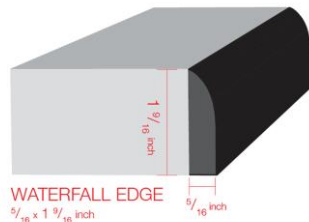

## Double Radius

The Double Radius profile, pictured here with new Pietra Grafite 180fx® by Formica Group, lends a classic touch to stone and wood looks.

## Waterfall

The Waterfall profile, pictured here with Black Shalestone Formica® Laminate, adds interest and subtle dimension.

### Bullnose

The Bullnose profile is well-suited to provide a realistic look with stone styles like Black Bardiglio.

**BULLNOSE EDGE**  
 $\frac{5}{8} \times 1 \frac{9}{16}$  inch

$\frac{5}{8}$  inch