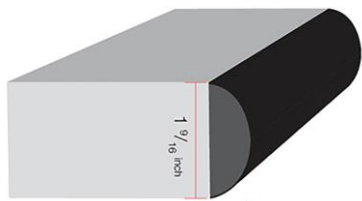

## Double Radius

The Double Radius profile, pictured here with new Pietra Grafite 180fx® by Formica Group, lends a classic touch to stone and wood looks.

## Waterfall

The Waterfall profile, pictured here with Black Shalestone Formica® Laminate, adds interest and subtle dimension.

### Bullnose

The Bullnose profile is well-suited to provide a realistic look with stone styles like Black Bardiglio.

**BULLNOSE EDGE**  
 $\frac{5}{8} \times 1 \frac{9}{16}$  inch

$\frac{5}{8}$  inch