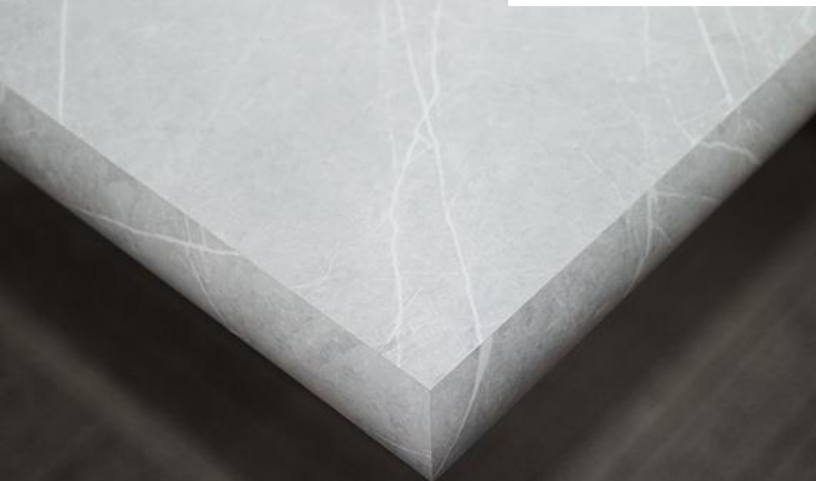

## Double Radius

The Double Radius profile, pictured here with new Pietra Grafite 180fx® by Formica Group, lends a classic touch to stone and wood looks.

## Waterfall

The Waterfall profile, pictured here with Black Shalestone Formica® Laminate, adds interest and subtle dimension.

### Bullnose

The Bullnose profile is well-suited to provide a realistic look with stone styles like Black Bardiglio.

**BULLNOSE EDGE**  
 $\frac{5}{8} \times 1 \frac{9}{16}$  inch

$\frac{5}{8}$  inch

## Ogee

The Ogee profile is stunning with all stone, granite, and quartz patterns and elevates the look of 180fx® patterns like Calacatta Cava, pictured here.