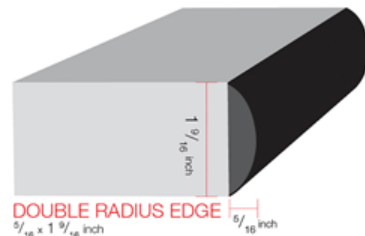

## Double Radius

The Double Radius profile, pictured here with new Pietra Grafite 180fx® by Formica Group, lends a classic touch to stone and wood looks.

## Waterfall

The Waterfall profile, pictured here with Black Shalestone Formica® Laminate, adds interest and subtle dimension.

### Bullnose

The Bullnose profile is well-suited to provide a realistic look with stone styles like Black Bardiglio.

**BULLNOSE EDGE**  
 $\frac{5}{8} \times 1 \frac{9}{16}$  inch

$\frac{5}{8}$  inch