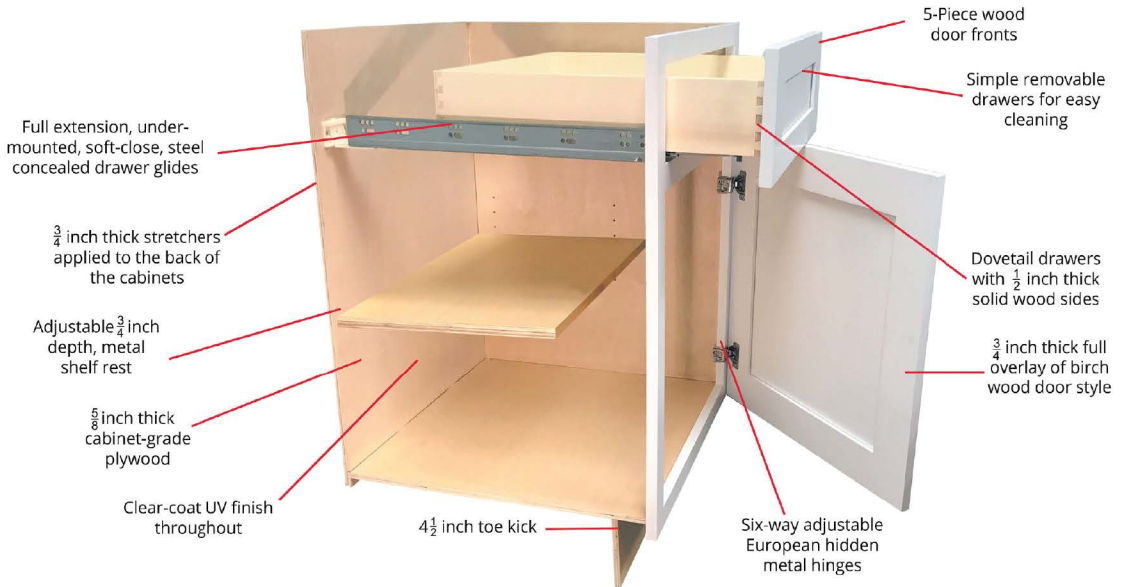

### Designer Construction

18 Seventy is built to last. It is manufactured to precise standards using all plywood construction. All hinges and drawer glides are fully adjustable and utilize soft close technology for a luxury look and feel.

### Features

**Wood:**

Painted High Density Fiberboard (HDF) or Stained Birch Full overlay door panel, 3/4" thick door panel

**Door Panel:**

Recessed door style, reversed raised door panel on the back. Painted surfaces are made of HDF.

**Drawer:**

5/8" thick cabinet grade plywood sides with full extension, under-mounted, soft-close, steel concealed drawer glides.

**Box:**

1/2" thick cabinet grade plywood with metal L-bracket reinforcements for base cabinets.

**Hardware:**

6-way adjustable 1 1/4" hinge with soft closing insert.

**Shelf:**

Quarter-depth, adjustable 3/4" thick cabinet grade plywood, metal shelf rests.

**Interior:**

Natural Clear Coat Finish.