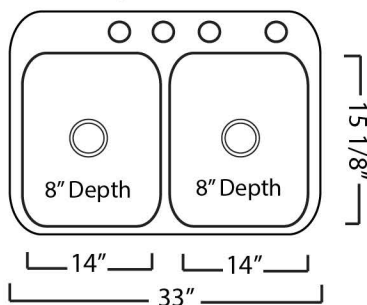

20 Gauge | 301 Stainless Steel