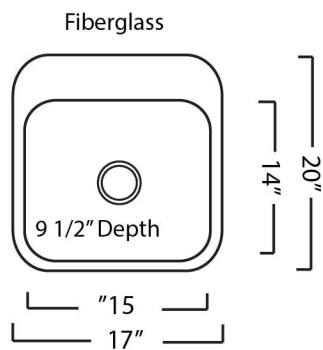

## CMI006622 Single Oval Vanity Bowl

Porcelain

\*ADA compliant

**DROP-IN SERIES / Utility Sinks**

### M11W Single Bowl Utility Sink