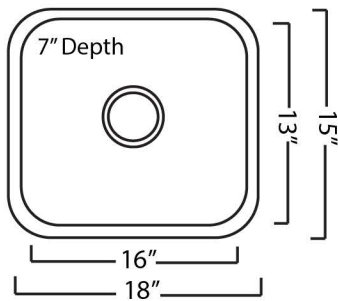

***Stock Sink Bowls***

**UNDERMOUNT SERIES / Single & Double Bowl Sinks**

**SNKFAB1815**

18 Gauge | 304 Stainless Steel

**SNKFAB2318**

18 Gauge | 304 Stainless Steel