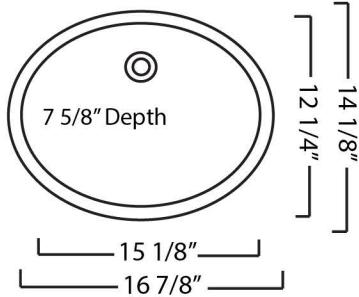

## SNKFAB70/30R

18 Gauge | 304 Stainless Steel

\*Available w/ small bowl on left or right

**UNDERMOUNT SERIES / Vantiy Sink Bowls**

**VC1512W**

Porcelain Vanity Bowl

\*Available in (W) White or (B) Bisque

**VC1714W**