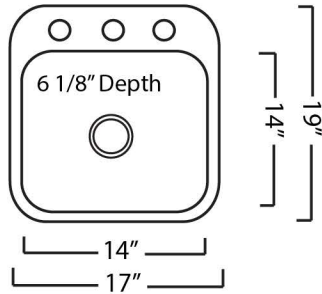

22 Gauge | 301 Stainless Steel