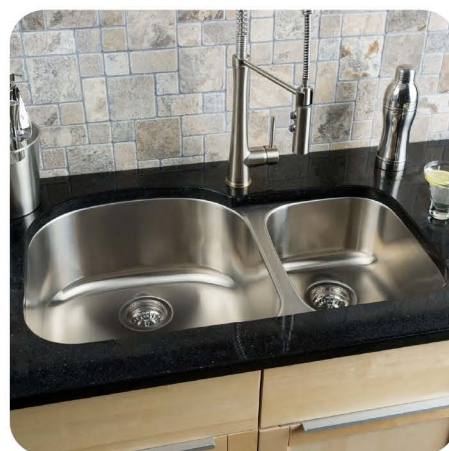

## SNKFAB70/30R

18 Gauge | 304 Stainless Steel

\*Available w/ small bowl on left or right

**UNDERMOUNT SERIES / Vantiy Sink Bowls**

**VC1512W**

Porcelain Vanity Bowl

\*Available in (W) White or (B) Bisque

**VC1714W**