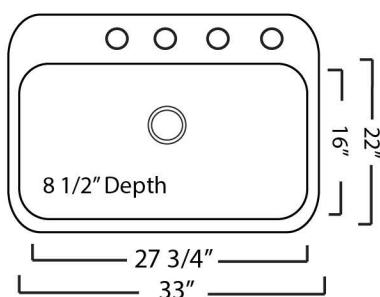

20 Gauge | 304 Stainless Steel