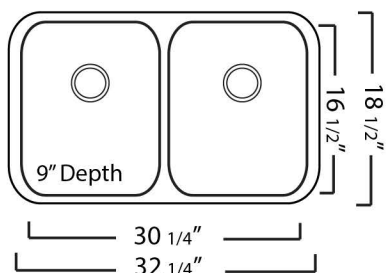

18 Gauge | 304 Stainless Steel