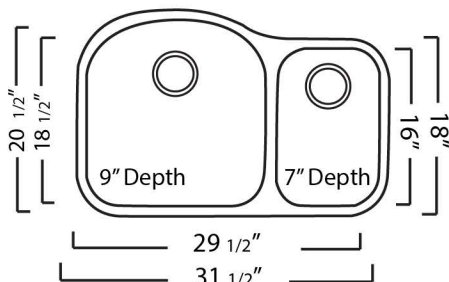

18 Gauge | 304 Stainless Steel

*Available w/ small bowl on left or right