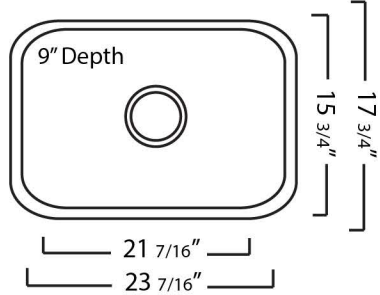

***Stock Sink Bowls***

**UNDERMOUNT SERIES / Single & Double Bowl Sinks**

**SNKFAB1815**

18 Gauge | 304 Stainless Steel

**SNKFAB2318**

18 Gauge | 304 Stainless Steel