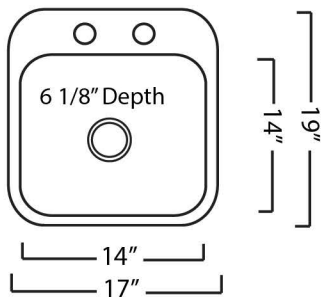

22 Gauge | 301 Stainless Steel