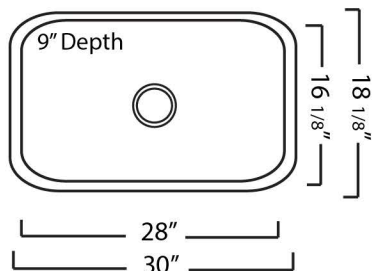

18 gauge | 304 Stainless Steel