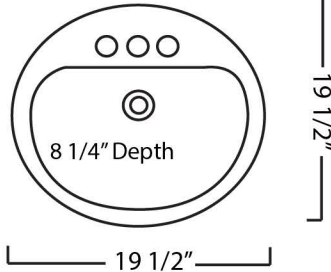

114024 Double Equal Bowl

20 Gauge | 301 Stainless Steel

CMI4827052 Single Bowl

20 Gauge | 304 Stainless Steel

CMI4826169 Large Single Bowl

20 Gauge | 304 Stainless Steel

CMI006622 Single Oval Vanity Bowl

Porcelain

*ADA compliant