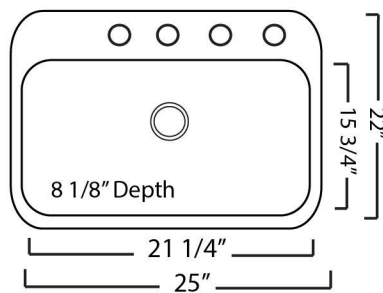

20 Gauge | 301 Stainless Steel