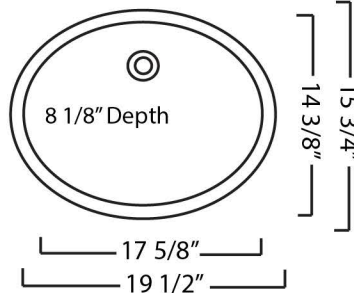

Porcelain Vanity Bowl

*Available in (W) White or (B) Bisque