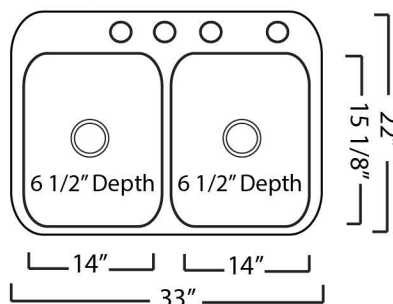

22 Gauge | 301 Stainless Steel