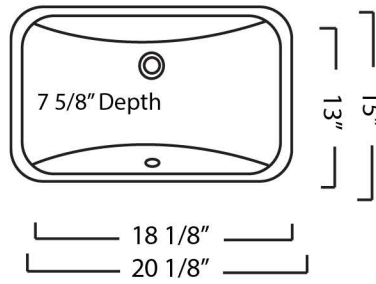

*Available in (W) White or (B) Bisque

Porcelain Vanity Bowl