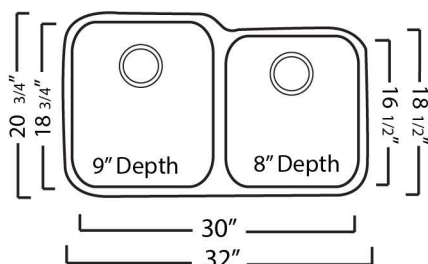

18 Gauge | 304 Stainless Steel

*Available w/ small bowl on left or right