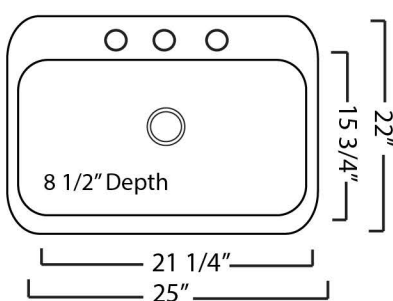

20 Gauge | 304 Stainless Steel