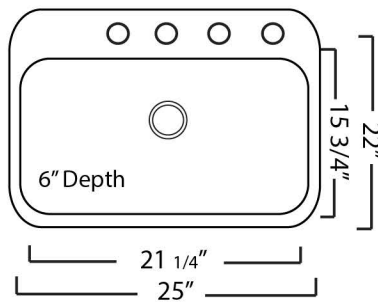

22 Gauge | 301 Stainless Steel