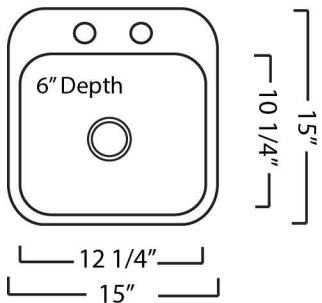

# SNKFAB1813W

\*Available in (W) White or (B) Bisque

Porcelain Vanity Bowl

**DROP-IN SERIES / Single & Double Bowl Sinks**

**CMI004136 Single Bowl Bar Sink**

22 Gauge | 304 Stainless Steel

**PFSR171962 Small Single Bowl**