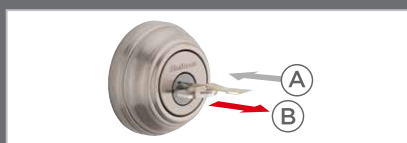

 Current Key

 SmartKey Tool

 New Key

1 Insert current key & rotate 90° CW.

2 **(A)** Fully insert the SmartKey tool.
(B) Remove tool & current key.

3 **(A)** Fully insert new key & rotate 180°.
(B) Rotate back to the starting position, & remove key. Your lock is now re-keyed!