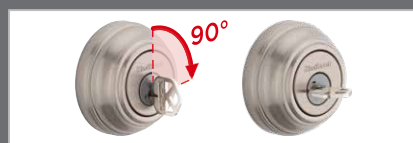

 Current Key

 SmartKey Tool

 New Key

1 Insert current key & rotate 90° CW.

2 **(A)** Fully insert the SmartKey tool.
(B) Remove tool & current key.

3 **(A)** Fully insert new key & rotate 180°.
(B) Rotate back to the starting position, & remove key. Your lock is now re-keyed!