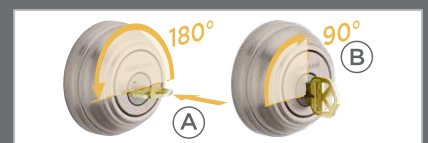

 Current Key

 SmartKey Tool

 New Key

1 Insert current key & rotate 90° CW.

2 **(A)** Fully insert the SmartKey tool.
(B) Remove tool & current key.

3 **(A)** Fully insert new key & rotate 180°.
(B) Rotate back to the starting position, & remove key. Your lock is now re-keyed!